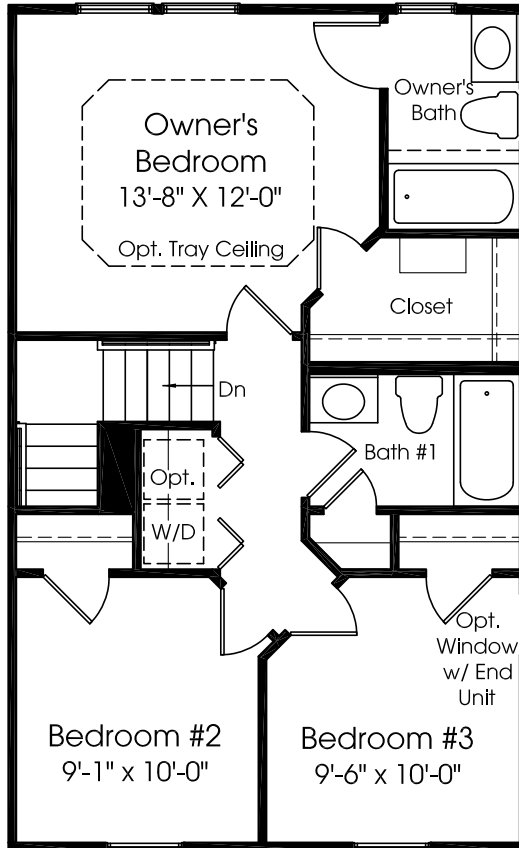

Beethoven

MAIN LEVEL

Although all illustrations and specifications are believed correct at the time of publication, the right is reserved to make changes, without notice or obligation. Windows, doors, ceilings, and room sizes may vary depending on the options and elevations selected. Optional items indicated are available at additional cost. This brochure is for illustrative purposes only and not part of a legal contract. It is recommended that the architectural blueprints be reserved for further clarification of features. Not all features are shown. Please ask our Sales and Marketing Representative for complete information.

UPPER LEVEL

Opt. Owner's Bath w/ Alt. Shower

Opt. Owner's Bath w/
Soaking Tub & Shower

Second Floor w/ Opt. Owner's Bath

Opt. Owner's Bath
w/ Shower