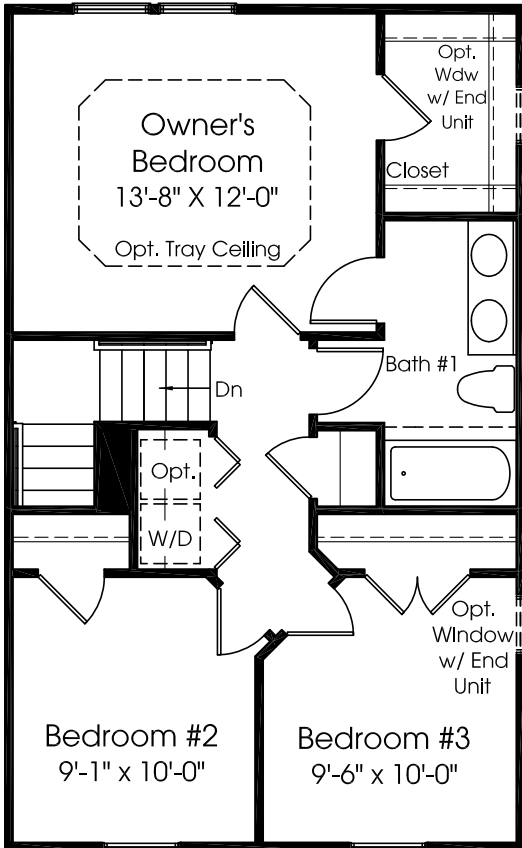

Beethoven

MAIN LEVEL

Although all illustrations and specifications are believed correct at the time of publication, the right is reserved to make changes, without notice or obligation. Windows, doors, ceilings, and room sizes may vary depending on the options and elevations selected. Optional items indicated are available at additional cost. This brochure is for illustrative purposes only and not part of a legal contract. It is recommended that the architectural blueprints be reserved for further clarification of features. Not all features are shown. Please ask our Sales and Marketing Representative for complete information.

UPPER LEVEL

Opt. Owner's Bath w/ Alt. Shower

Opt. Owner's Bath w/
Soaking Tub & Shower

Second Floor w/ Opt. Owner's Bath

Opt. Owner's Bath
w/ Shower